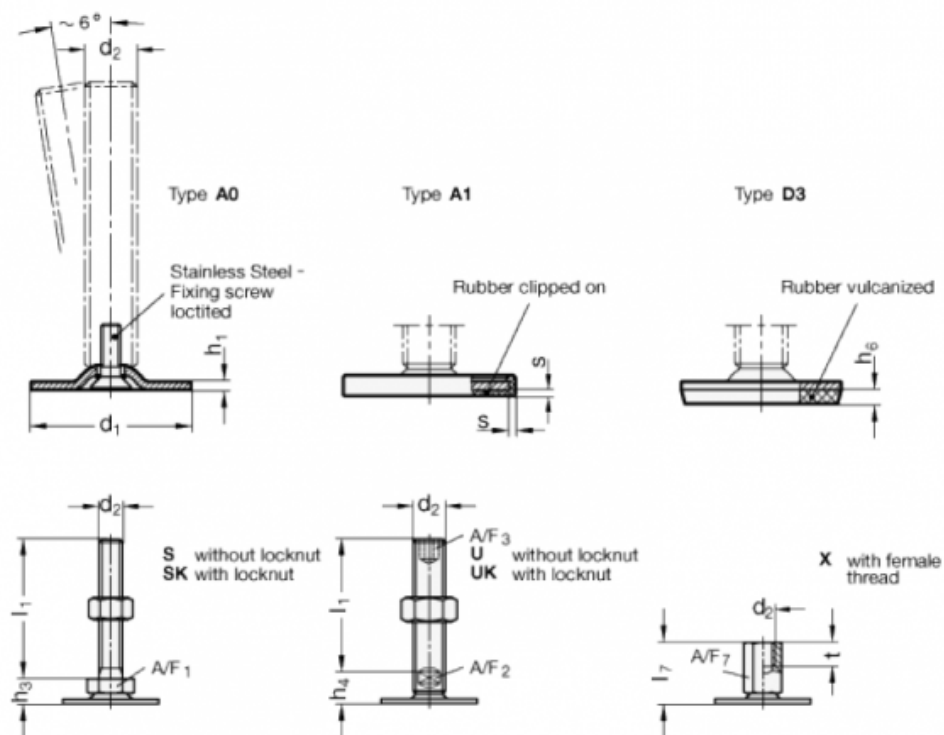

# Data Sheet

Article number: 204080M1060A0SK

Description: E+G levelling foot  
GN 40-80-M10-60-A0-SK

Note: SK With nut, External hexagon at the bottom

## Measures

A/F1	=	17
d1	=	80
d2	=	M10
h1	=	3
h3	=	12
h6	=	
l1	=	60
s	=	